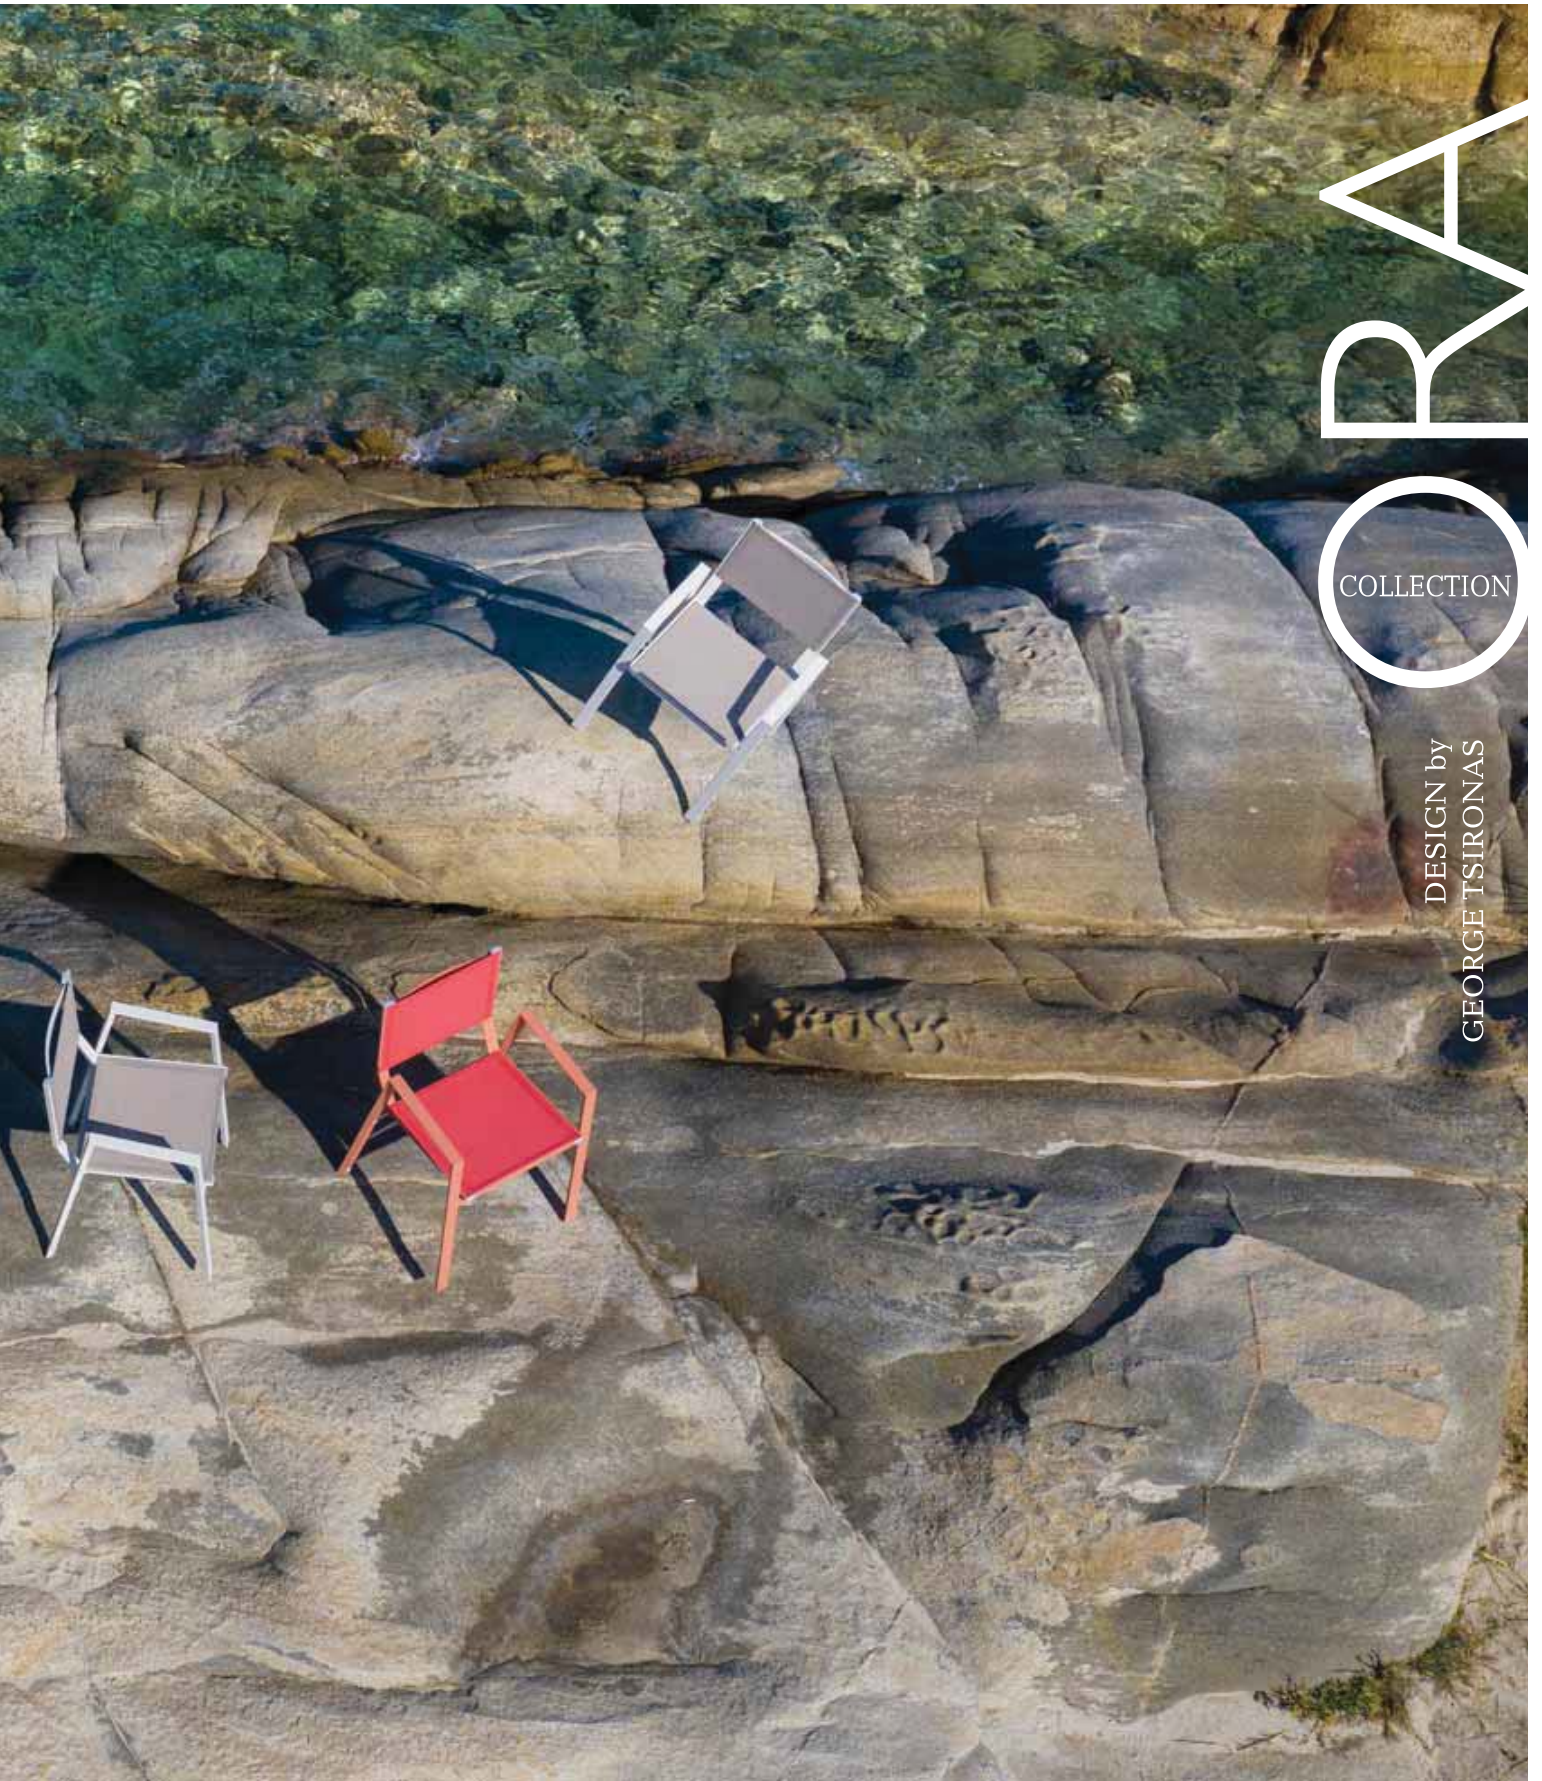

ORA

COLLECTION

DESIGN by
GEORGE TSIRONAS