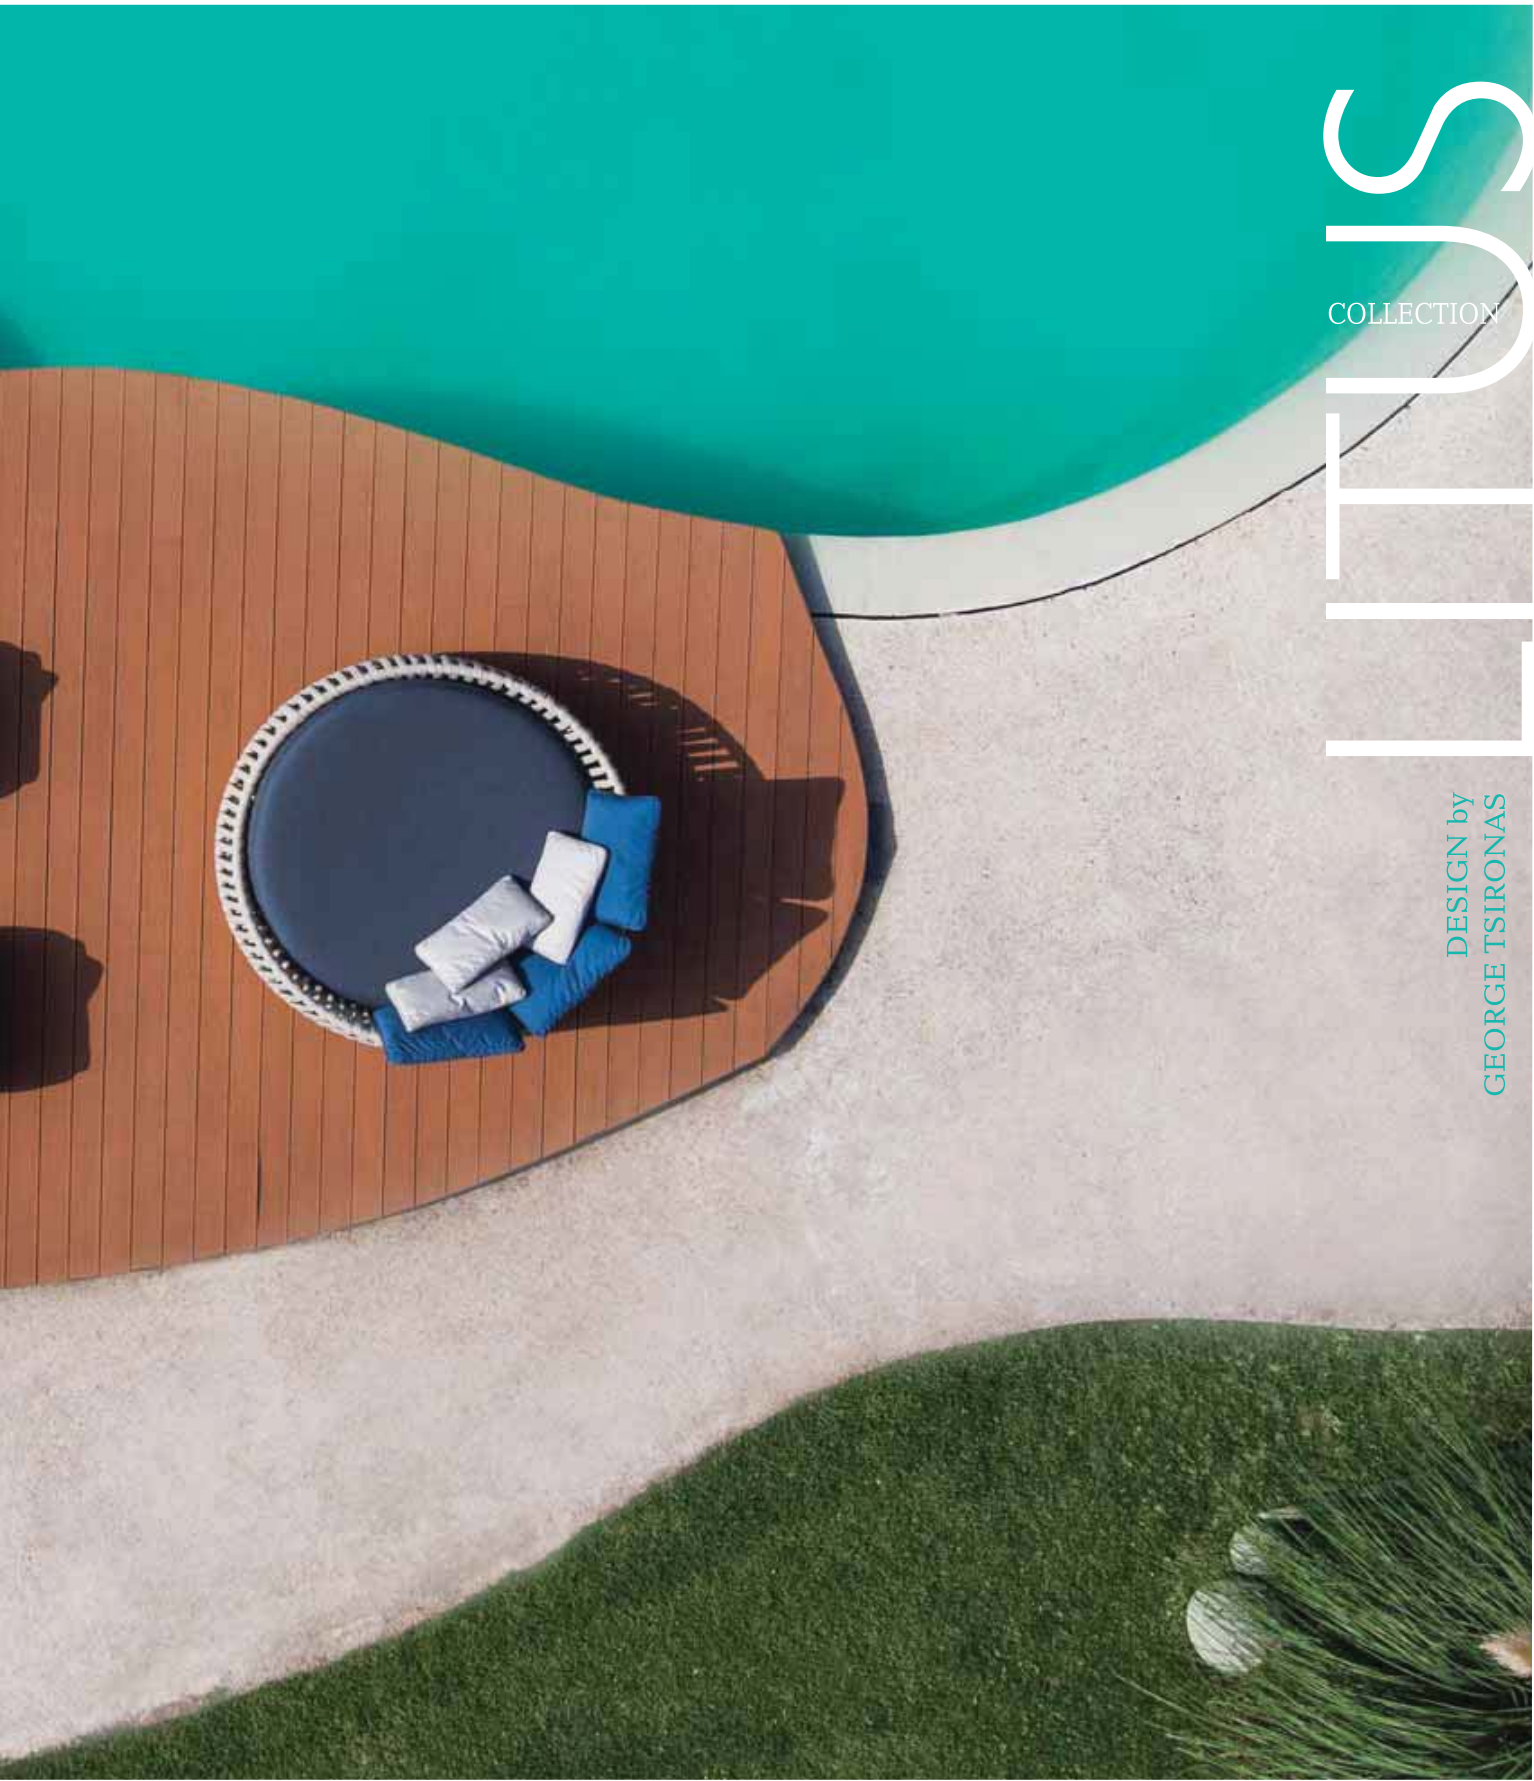

UTUS

COLLECTION

DESIGN by
GEORGE TSIRONAS