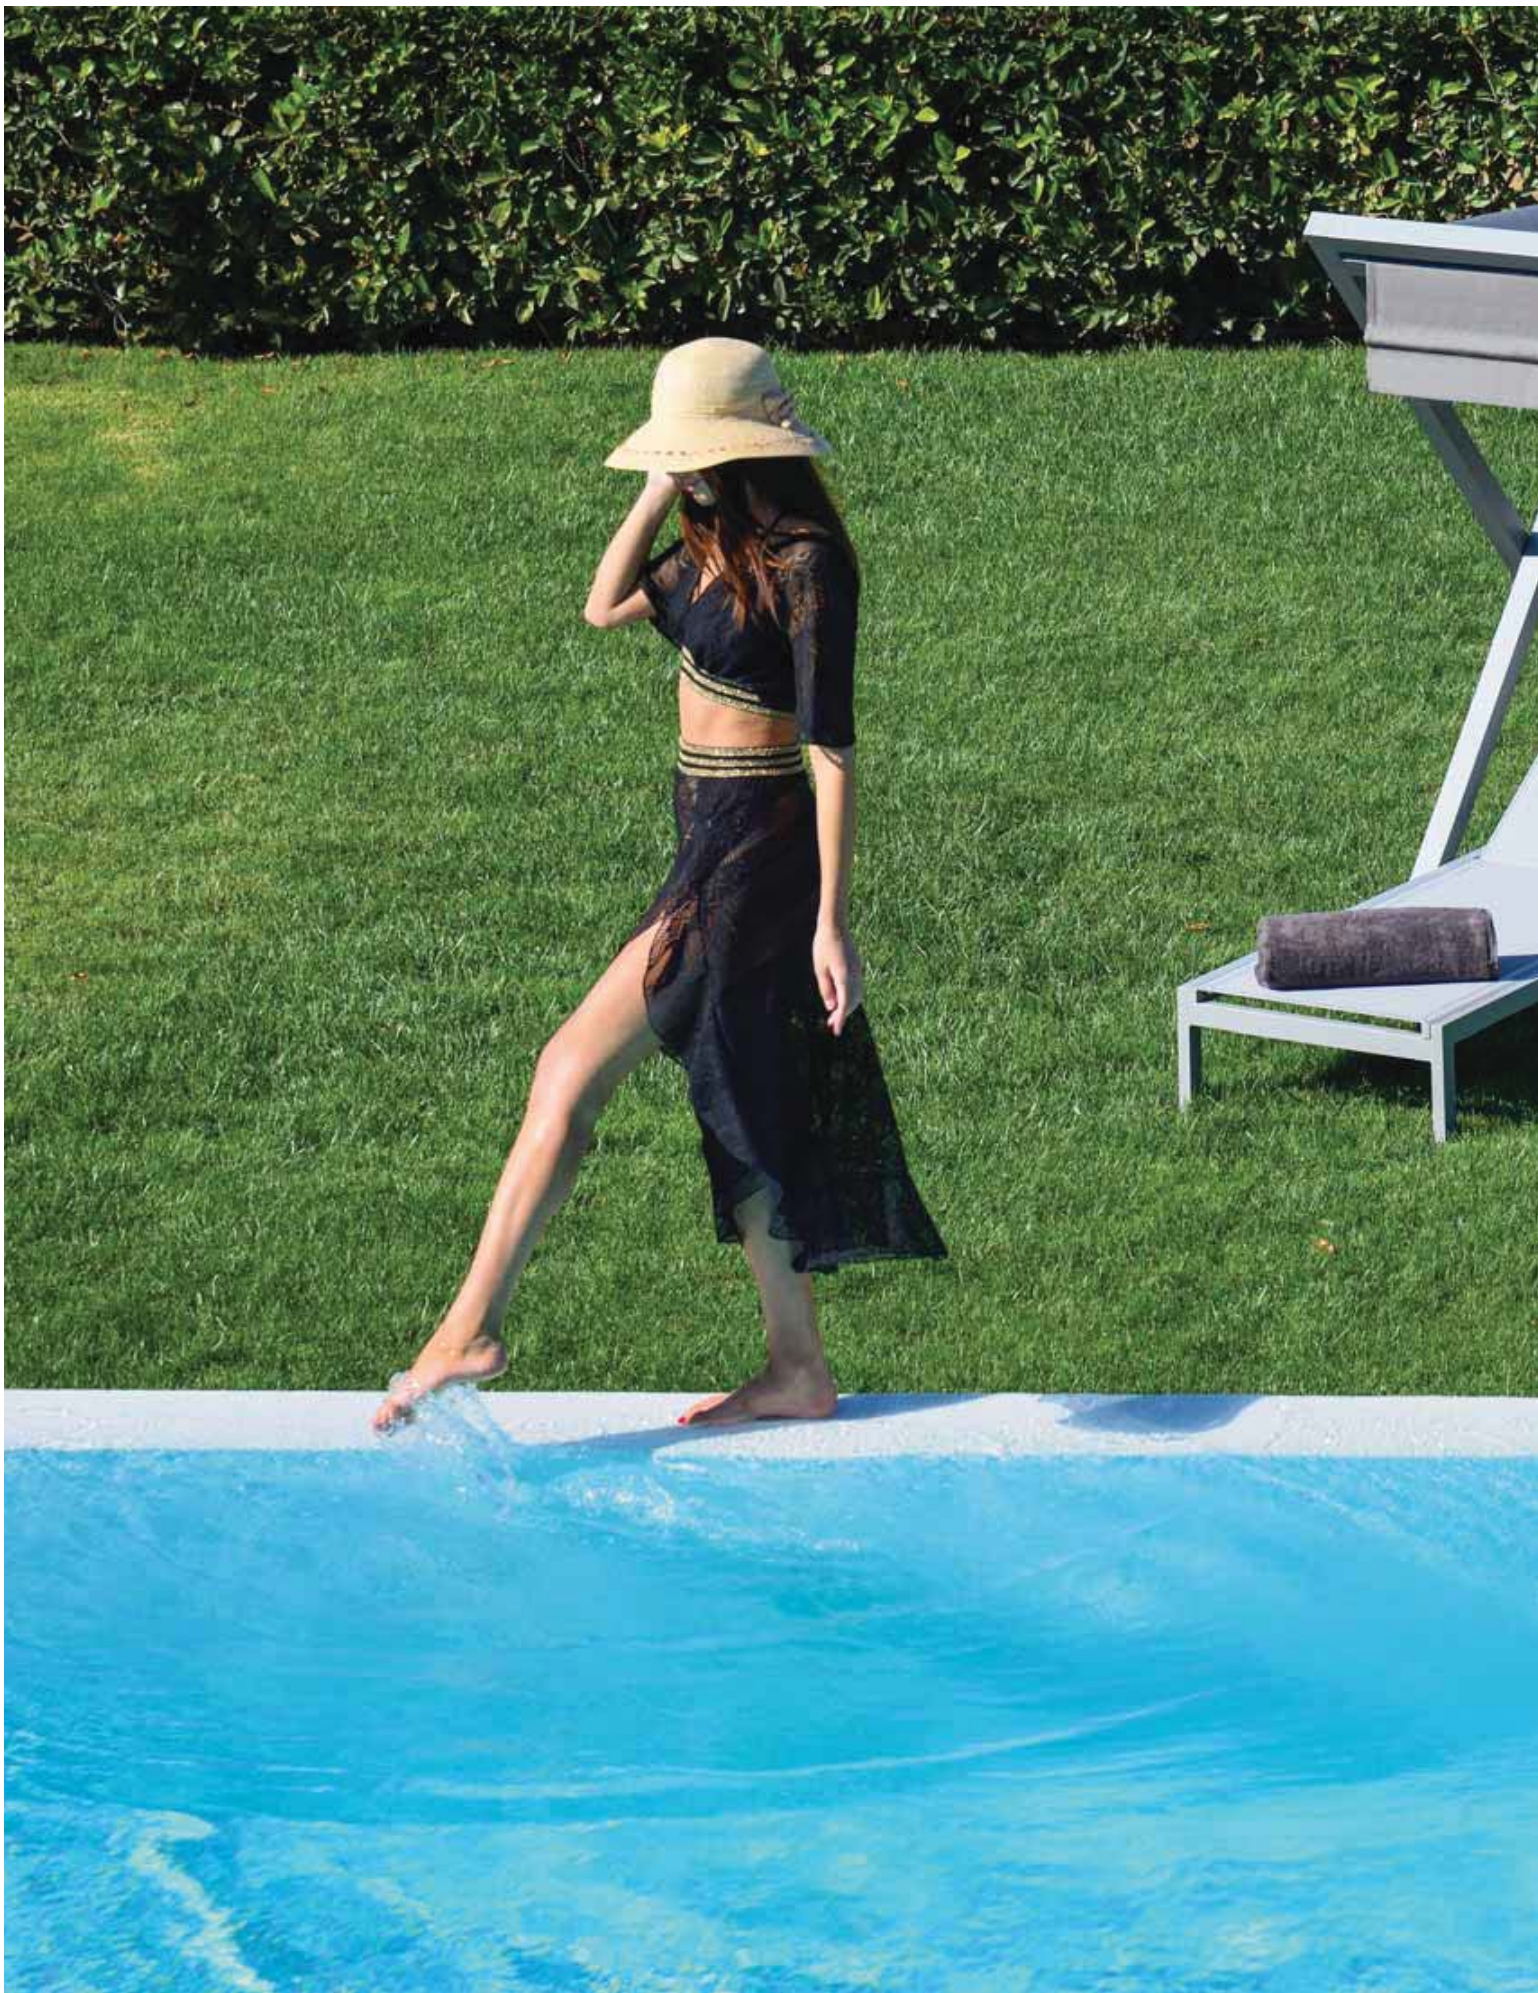

A single phrase "keep it simple". Its timeless design makes it perfect for all kinds of spaces.

TIME
LESS
DES
IGN

MILIOS

COLLECTION

DESIGN by
GEORGE TSIRONAS

MILOS COLLECTION

MILOS DAYBED
L 200cm W 150cm H 200cm - SH 43cm
L 200cm W 180cm H 200cm - SH 43cm